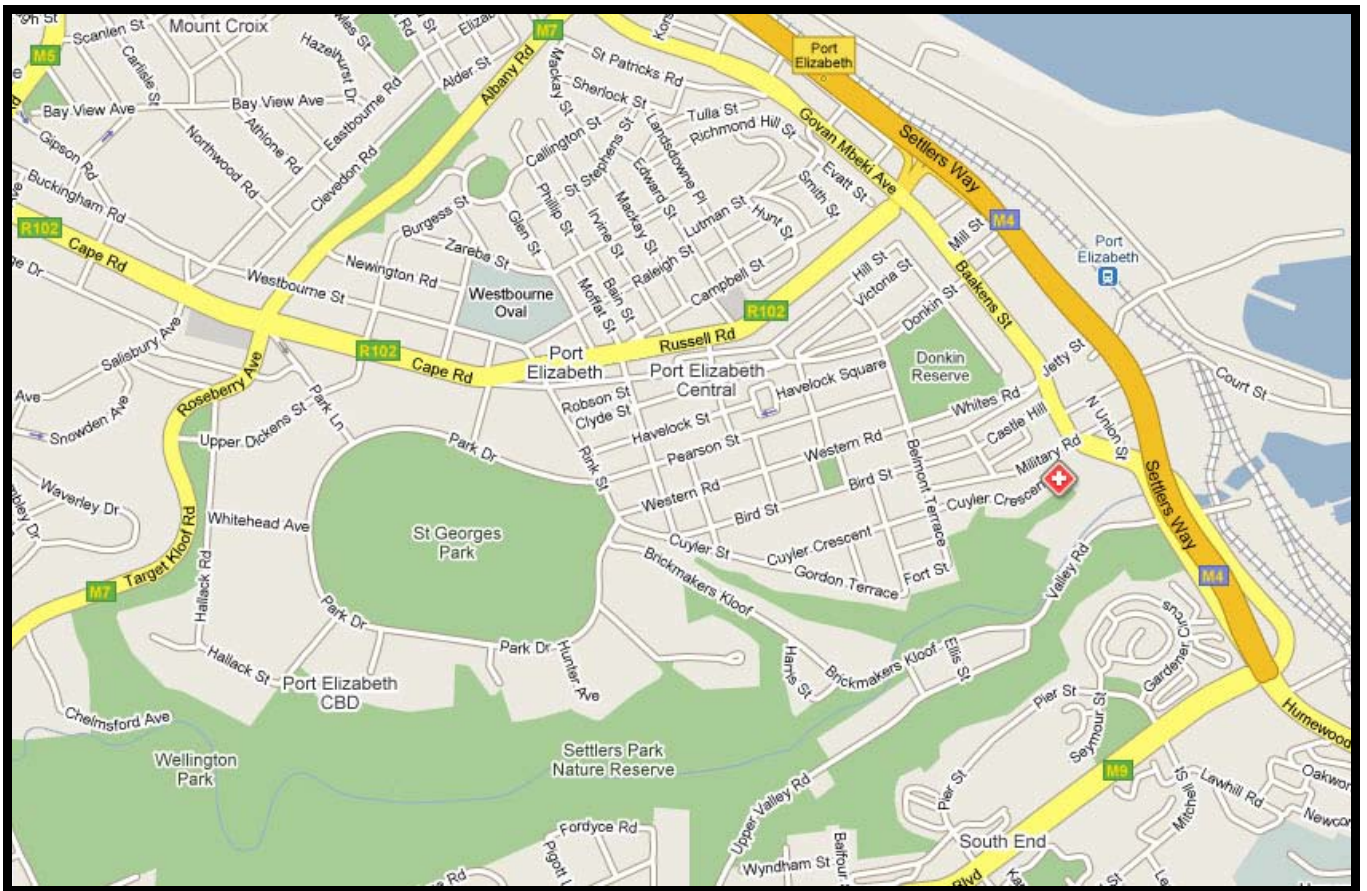

Rooftops Self-Catering Apartments

DIRECTIONS

FROM CAPE TOWN:

- From the N2 take the off-ramp marked **R102 City Stad**
- Then take the next off-ramp marked **R102 Kaapweg**
- Then take another off-ramp marked **R102 Kaapweg**
- Then proceed straight down **Cape Road** (Kaapweg) through 16 Traffic lights
- At the 17th Traffic light, turn right into **Rink Street**
- Pass across the traffic circle to the end of Rink Street where it curves to the left into **Bird Street**
- Turn right into **Belmont Terrace**
- Go across the stop street and turn 2nd left into **Cuyler Crescent**
- **The Rooftops office is at No 21 Cuyler Crescent**

FROM JOHANNESBURG, DURBAN, EAST LONDON:

- From the N2, take the off-ramp marked **Settlers Way M4/PE Airport**
- Then take the next off-ramp marked **M4 City/Summerstrand**
- Then take the off-ramp marked **Russell Road/Govan Mbeki R102** to the left
- Go under the freeway and take the 2nd traffic light to the left into **Govan Mbeki Avenue** (this marked Baakens Street on the map)
- Proceed along Govan Mbeki Avenue, at the 2nd traffic light turn right up **Military Road** to the top where there is a T junction.
- Turn left and then left again into **Cuyler Crescent**
- **The Rooftops office is at No 21 Cuyler Crescent**

FROM THE AIRPORT:

- When you leave the airport, turn left at the Traffic Circle and right at the traffic light into **Heugh Road**
- Drive down **Walmer Boulevard**, turn left at the 4th traffic light, taking the City Road (NOT the freeway)
- At the 3rd traffic light turn left up **Military Road**, left at the top and first left into **Cuyler Crescent**
- **The Rooftops office is at No 21 Cuyler Crescent**